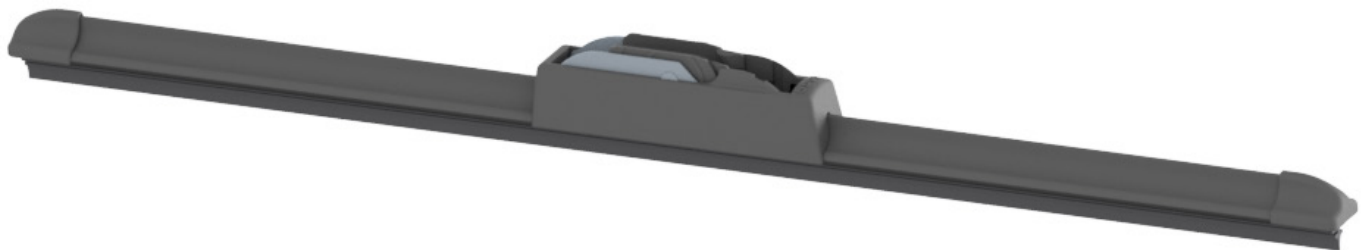

Optima Flex Wiper Blade Range

Flexible Drive has introduced a new range of wiper blades to add to its extensive range of wiper systems and components.

Introducing the new 130 series 'Optima Flex' wiper blade range, a modern looking and high quality wiper blade design to suit industrial/ agricultural platforms and light/heavy vehicles with 9x3mm and 9x4mm 'hook' type wiper arms.

Adapter for arm end hook type
9x3, 9x4 DIN 72786

Now available under the following part numbers and lengths:

Part Number	Blade Length	Hook Type	Common Vehicle Applications
13015400004	400mm	9x3mm 9x4mm	Ford Falcon XA/XB/XC (Driver and Passenger Side)
13015450004	450mm	9x3mm 9x4mm	Holden Commodore VB/VC/VH/VK (Driver and Passenger Side) Ford Falcon XD/XE/XF/XG/XH (Driver and Passenger Side)
13015500004	500mm	9x3mm 9x4mm	Holden Commodore VL/VN/VP/VR/VS (Driver and Passenger Side) Holden Commodore VT/VX/VY/VZ (Passenger Side Only) Ford Falcon FG/FGX (Passenger Side Only)
13015550004	550mm	9x3mm 9x4mm	Ford Falcon EA/EB/ED/EF/EL/AU/BA/BF (Driver and Passenger Side) FG/FGX (Driver Side Only) Holden Commodore VT/VX/VY/VZ (Driver Side Only)
13015600004	600mm	9x3mm 9x4mm	Not Applicable
13015650004	650mm	9x4mm	Not Applicable
13015700004	700mm	9x4mm	Not Applicable

480mm and 530mm variants are available on request