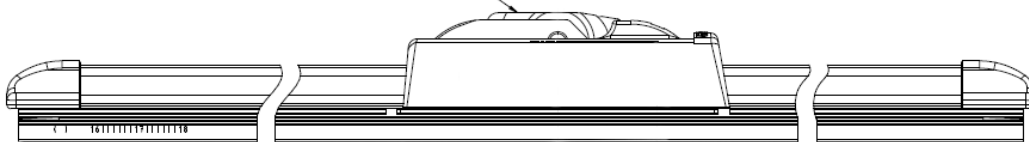

Optima Flex Wiper Blade Range

Flexible Drive has introduced a new range of wiper blades to add to its extensive range of wiper systems and components.

Introducing the new 130 series 'Optima Flex' wiper blade range, a modern looking and high quality wiper blade design to suit industrial/ agricultural platforms and light/heavy vehicles with 9x3mm and 9x4mm 'hook' type wiper arms.

Adapter for arm end hook type
9x3, 9x4 DIN 72786

Now available under the following part numbers and lengths:

Part Number	Blade Length	Hook Type	Common Vehicle Applications
13015400004	400mm	9x3mm 9x4mm	Ford Falcon XA/XB/XC (Driver and Passenger Side)
13015450004	450mm	9x3mm 9x4mm	Holden Commodore VB/VC/VH/VK (Driver and Passenger Side) Ford Falcon XD/XE/XF/XG/XH (Driver and Passenger Side)
13015500004	500mm	9x3mm 9x4mm	Holden Commodore VL/VN/VP/VR/VS (Driver and Passenger Side) Holden Commodore VT/VX/VY/VZ (Passenger Side Only) Ford Falcon FG/FGX (Passenger Side Only)
13015550004	550mm	9x3mm 9x4mm	Ford Falcon EA/EB/ED/EF/EL/AU/BA/BF (Driver and Passenger Side) FG/FGX (Driver Side Only) Holden Commodore VT/VX/VY/VZ (Driver Side Only)
13015600004	600mm	9x3mm 9x4mm	Not Applicable
13015650004	650mm	9x4mm	Not Applicable
13015700004	700mm	9x4mm	Not Applicable

480mm and 530mm variants are available on request