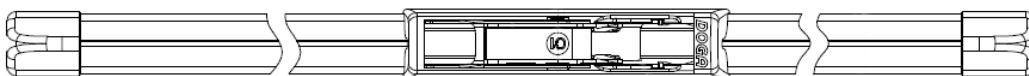

Optima Flex Wiper Blade Range

Flexible Drive has introduced a new range of wiper blades to add to its extensive range of wiper systems and components.

Introducing the new 130 series 'Optima Flex' wiper blade range, a modern looking and high quality wiper blade design to suit industrial/ agricultural platforms and light/heavy vehicles with 9x3mm and 9x4mm 'hook' type wiper arms.

Adapter for arm end hook type
9x3, 9x4 DIN 72786

Now available under the following part numbers and lengths:

Part Number	Blade Length	Hook Type	Common Vehicle Applications
13015400004	400mm	9x3mm 9x4mm	Ford Falcon XA/XB/XC (Driver and Passenger Side)
13015450004	450mm	9x3mm 9x4mm	Holden Commodore VB/VC/VH/VK (Driver and Passenger Side) Ford Falcon XD/XE/XF/XG/XH (Driver and Passenger Side)
13015500004	500mm	9x3mm 9x4mm	Holden Commodore VL/VN/VP/VR/VS (Driver and Passenger Side) Holden Commodore VT/VX/VY/VZ (Passenger Side Only) Ford Falcon FG/FGX (Passenger Side Only)
13015550004	550mm	9x3mm 9x4mm	Ford Falcon EA/EB/ED/EF/EL/AU/BA/BF (Driver and Passenger Side) FG/FGX (Driver Side Only) Holden Commodore VT/VX/VY/VZ (Driver Side Only)
13015600004	600mm	9x3mm 9x4mm	Not Applicable
13015650004	650mm	9x4mm	Not Applicable
13015700004	700mm	9x4mm	Not Applicable

480mm and 530mm variants are available on request